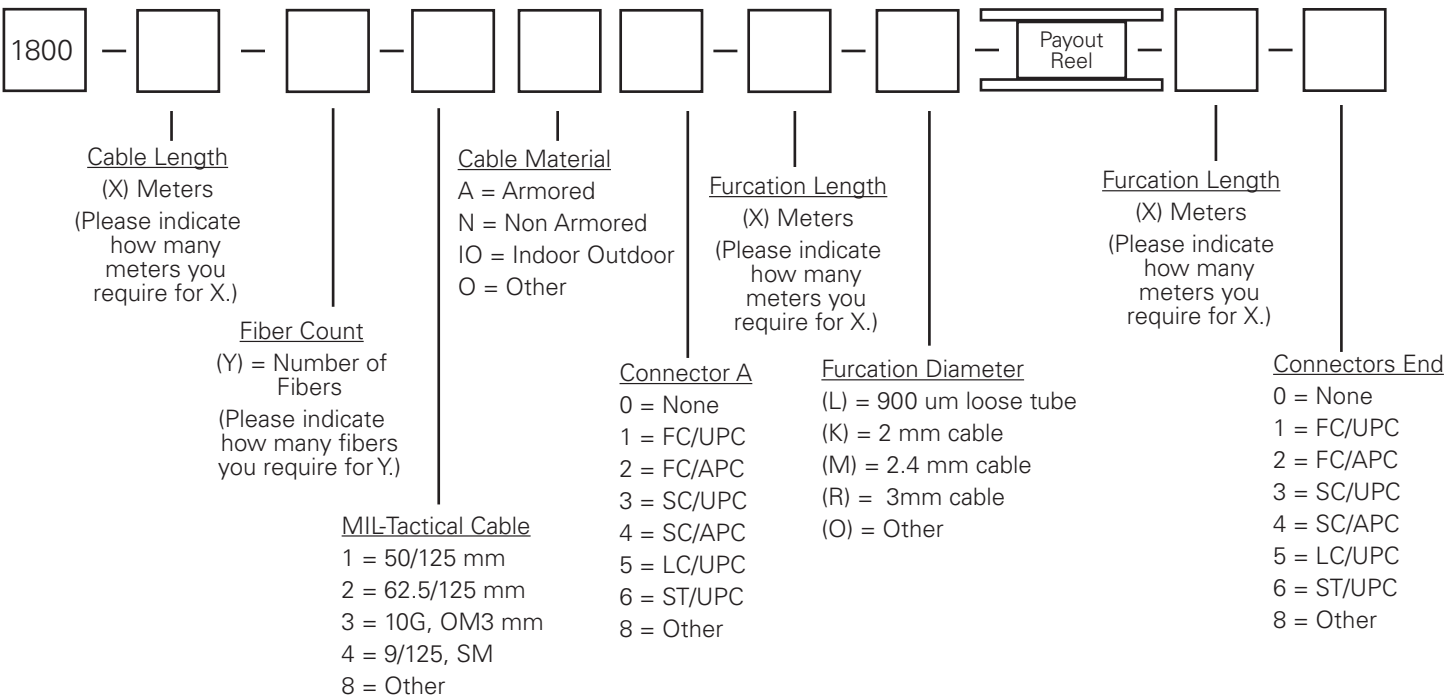

MPS-1800

Optical Cable Payout Reel - 450'

Specifications

1. **Insertion Loss**
   PC, UPC or APC: .30 dB typical, .50 dB max
2. **Return Loss (Singlemode Only)**
   UPC: > 55 dB
   APC: > 65 dB
3. **Endface Geometry**
   Fiber Height: $-50 \text{ nm} \leq x \leq 50 \text{ nm}$
   Radius: $7 \text{ mm} < R < 35 \text{ mm}$
   Apex Offset: $x < 50 \mu\text{m}$

Part Number Generator

Microwave Photonic Systems, Inc.
1155 Phoenixville Pike, Unit 106, West Chester, PA 19380, Toll-Free: 888-868-8967
Phone: 610-344-7676, Fax: 610-344-7110, E-mail: info@b2bphotonics.com, Internet: b2bphotonics.com